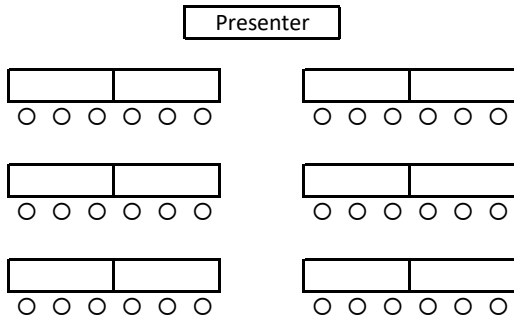

Meeting Room Configuration Styles

Contact Retreats at 503-436-1501 or retreats@cbcc.net to discuss meeting room setups.

Note: Round Tables are only available in our Main Dining Room and Pacific View Dining Room

1. Theater Style

4. U-Shaped style

2. Classroom style

5. Banquet Style

3. Board style

6. V-Shape style