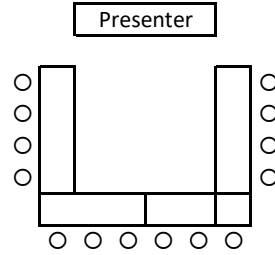

Meeting Room Configuration Styles

Contact Retreats at 503-436-1501 or retreats@cbcc.net to discuss meeting room setups.

Note: Round Tables are only available in our Main Dining Room and Pacific View Dining Room

1. Theater Style

4. U-Shaped style

2. Classroom style

5. Banquet Style

3. Board style

6. V-Shape style